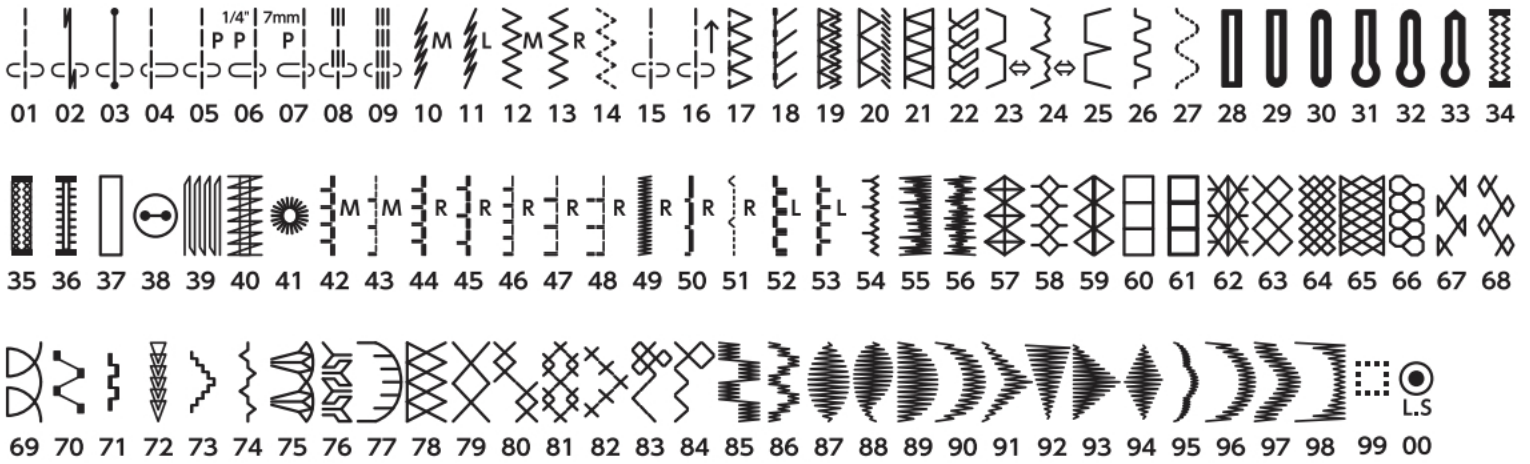

Stitch Chart

Straight stitch needle plate

Mode 1

Mode 2

Mode 3

Mode 4

Mode 5

Mode 6