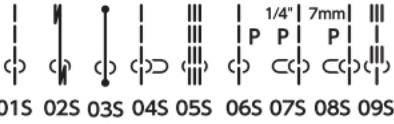

Stitch Chart

Straight stitch needle plate

Mode 1

Mode 2

Mode 3

Mode 4

Mode 5

Mode 6