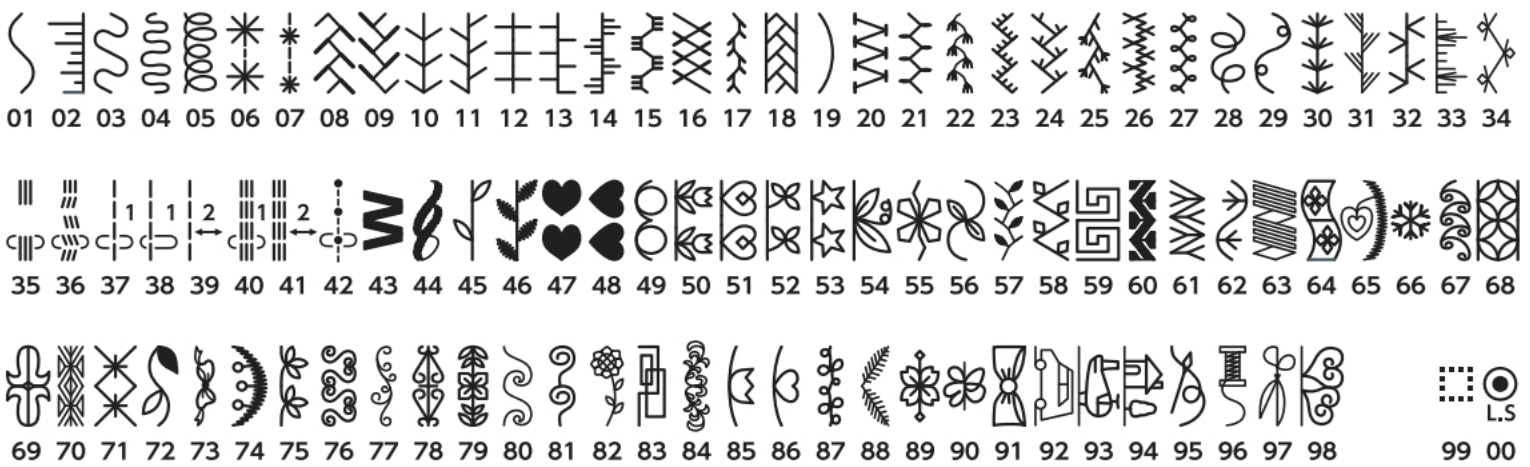

Stitch Chart

Straight stitch needle plate

Mode 1

Mode 2

Mode 3

Mode 4

Mode 5

Mode 6